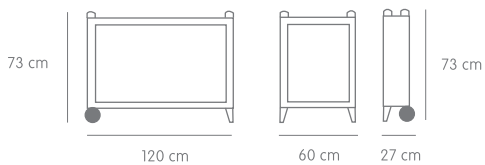

NEW

Cuna Bebetour
Naranja. Ref. 3964

NEW

Cuna Bebetour
Pistacchio. Ref. 3965

Cuna plegada
Folded cot

Cuna Bebetour

- Cuna plegable tipo paraguas.
- Ideal para desplazamientos o segundas residencias.
- Incorpora dos ruedas para facilitar el transporte.
- Incluye bolsa de transporte y colchón.
- Conforme normativa Europea UNE-EN 716-1/2:2008.
- Peso: 9,2 kg.

Bebetour Cot

- Travel cot, umbrella type folding mechanism.
- Ideal for traveling or for secondary residences.
- Includes two wheels to facilitate its transport.
- Transport bag and mattress included.
- Conforms to European standard UNE-EN 716-1/2:2008
- Weight: 9,2 kg.